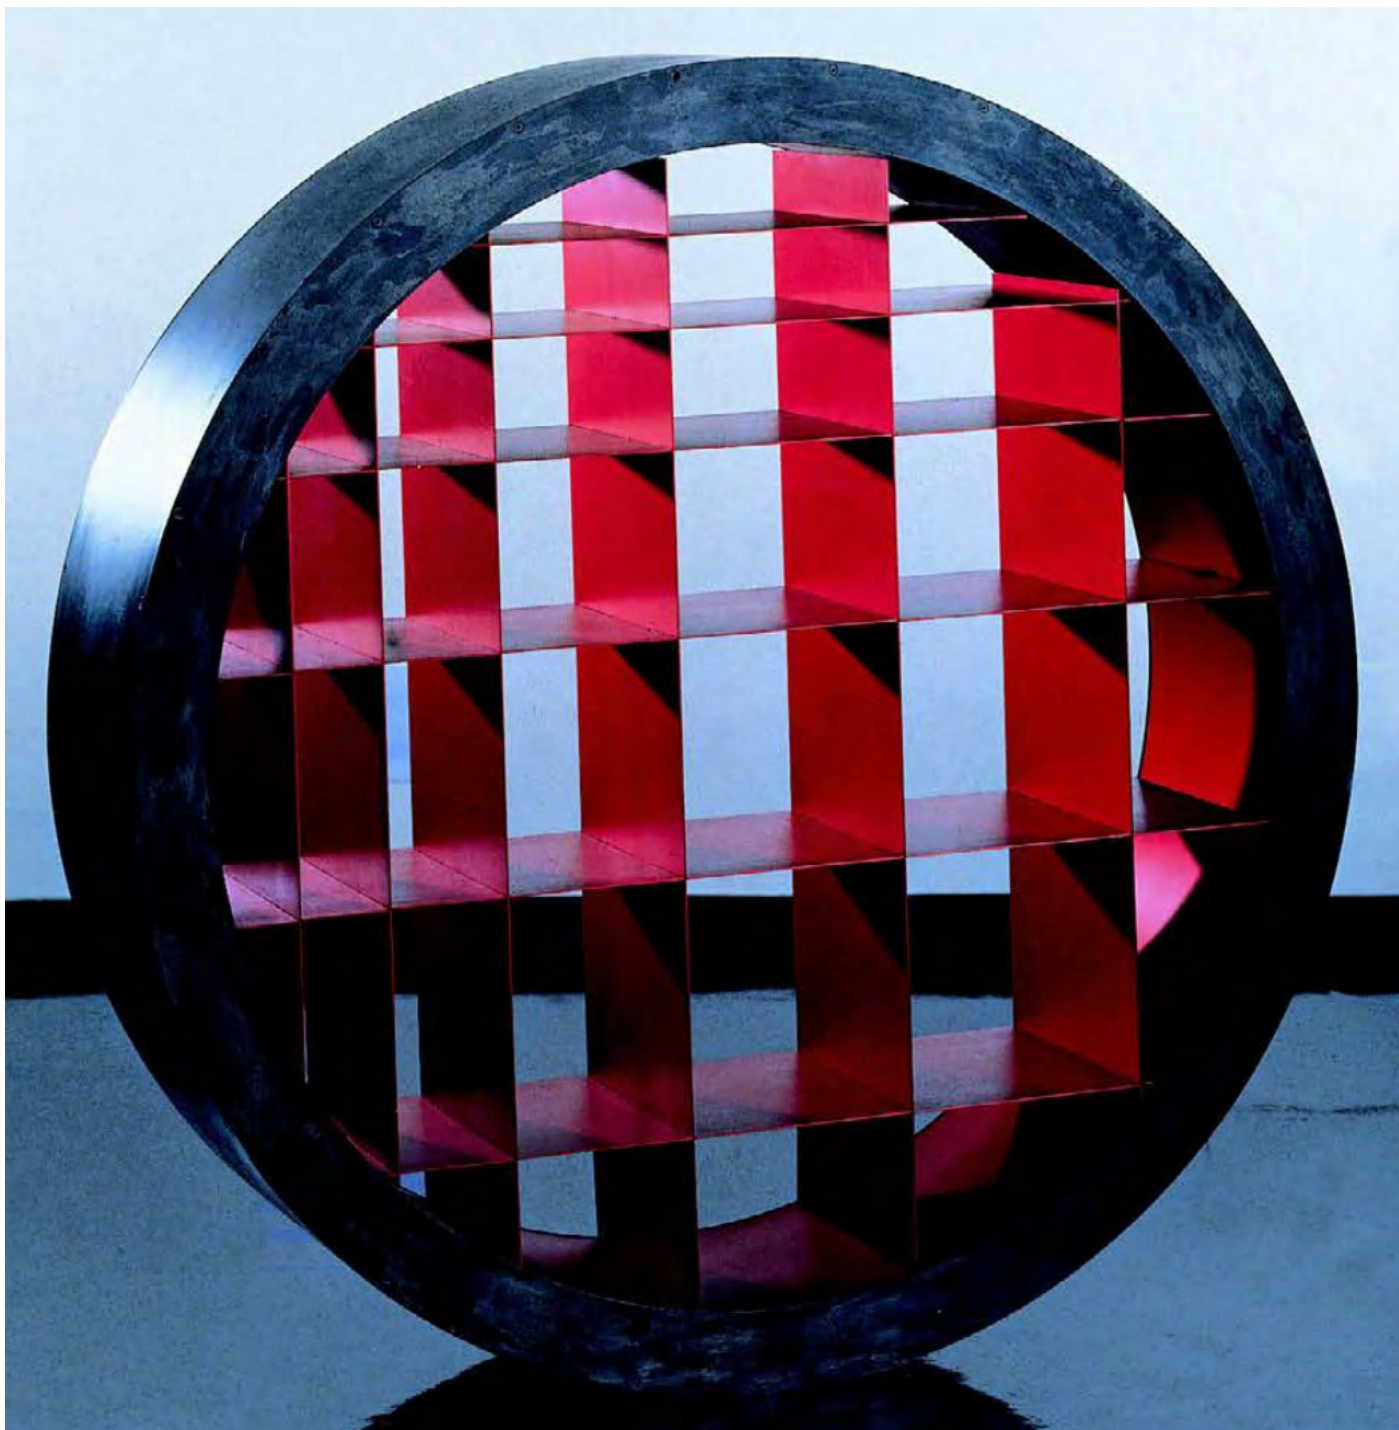

PROVENANCE
Artist's studio

Ron Arad (British / Israeli, born in 1951)

RTW

1996

Patinated steel

Edition of 20

130 x 130 x 30 cm | 51.2 x 51.2 x 11.8 in

PROVENANCE