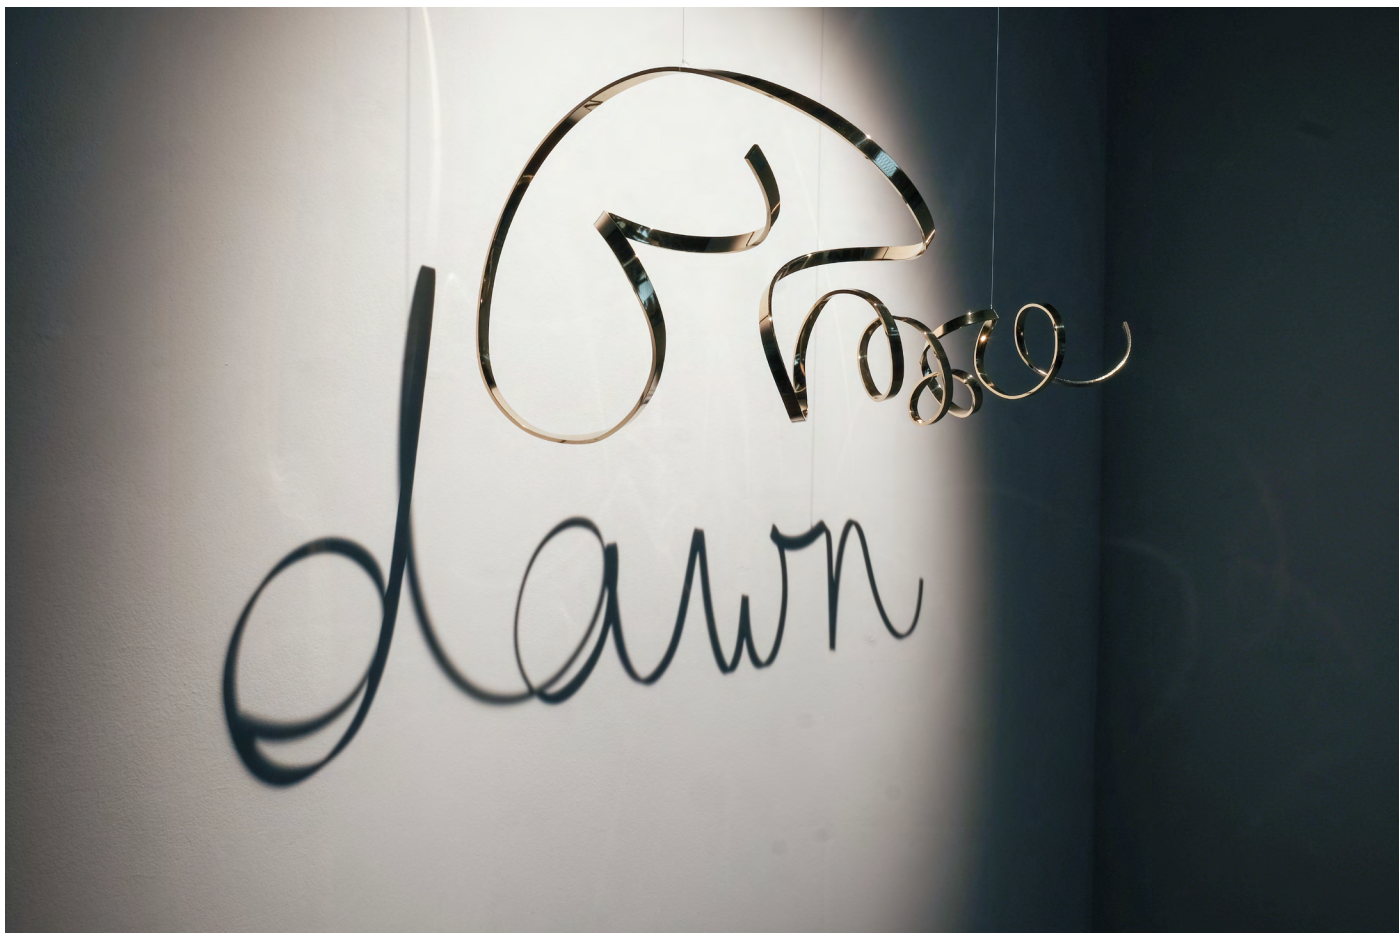

2022

Copper and light source

Unique piece

15 x 45 x 15 cm | 5.9 x 17.7 x 5.9 in

PROVENANCE

Artist's studio

Fred Eerdeken (Belgian, born in 1951)

Dawn