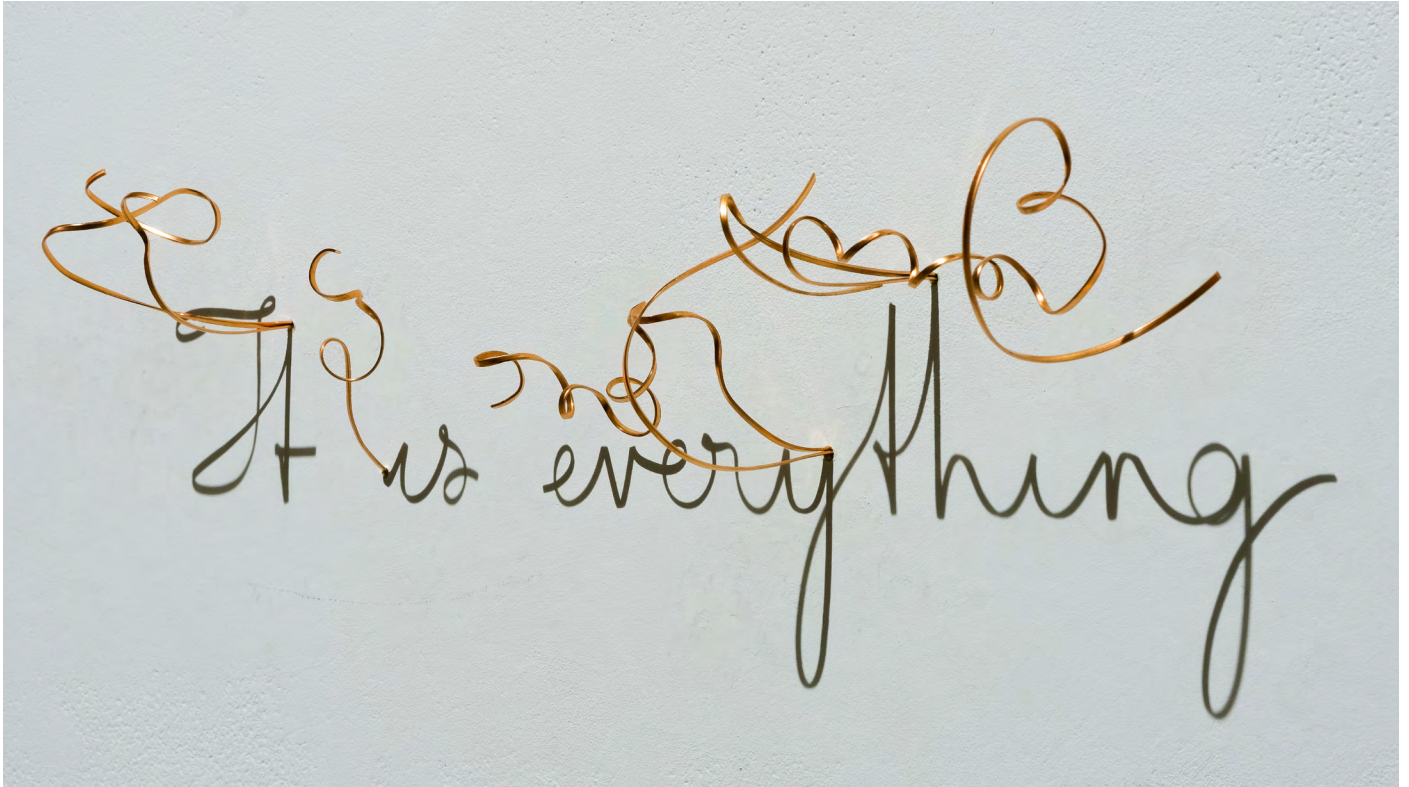

Fred Eerdekens (Belgian, born in 1951)

Cool
2017

Nickel and light source
Unique piece
30 x 40 x 30 cm | 11.8 x 15.7 x 11.8 in

PROVENANCE

Artist's studio

257
Cool

Fred Eerdeken (Belgian, born in 1951)

It is Everything