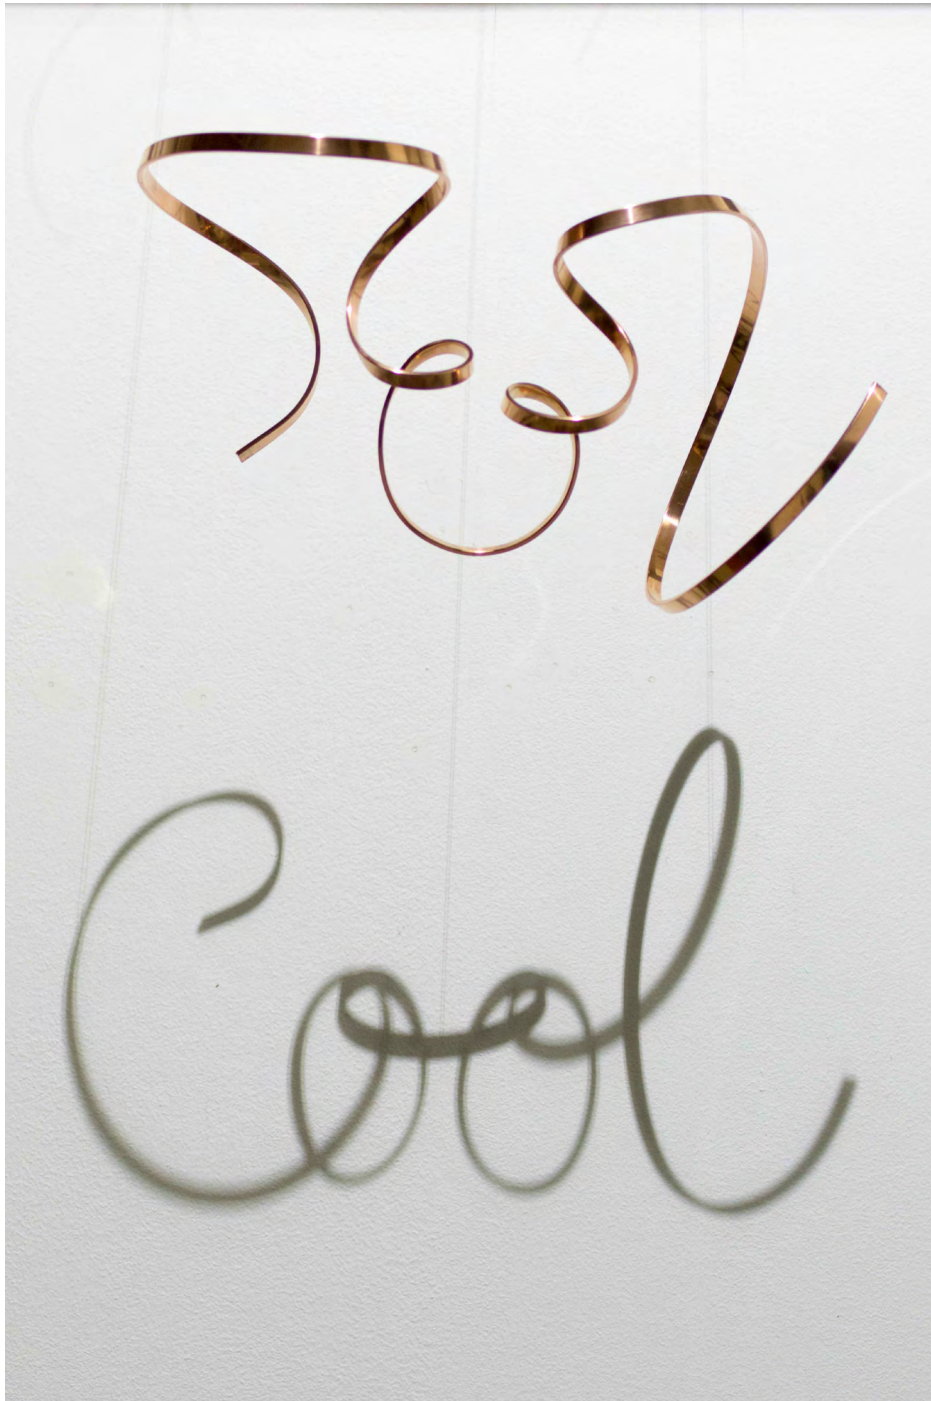

Fred Eerdekens (Belgian, born in 1951)

Cool
2017

Nickel and light source
Unique piece
30 x 40 x 30 cm | 11.8 x 15.7 x 11.8 in

PROVENANCE

Artist's studio