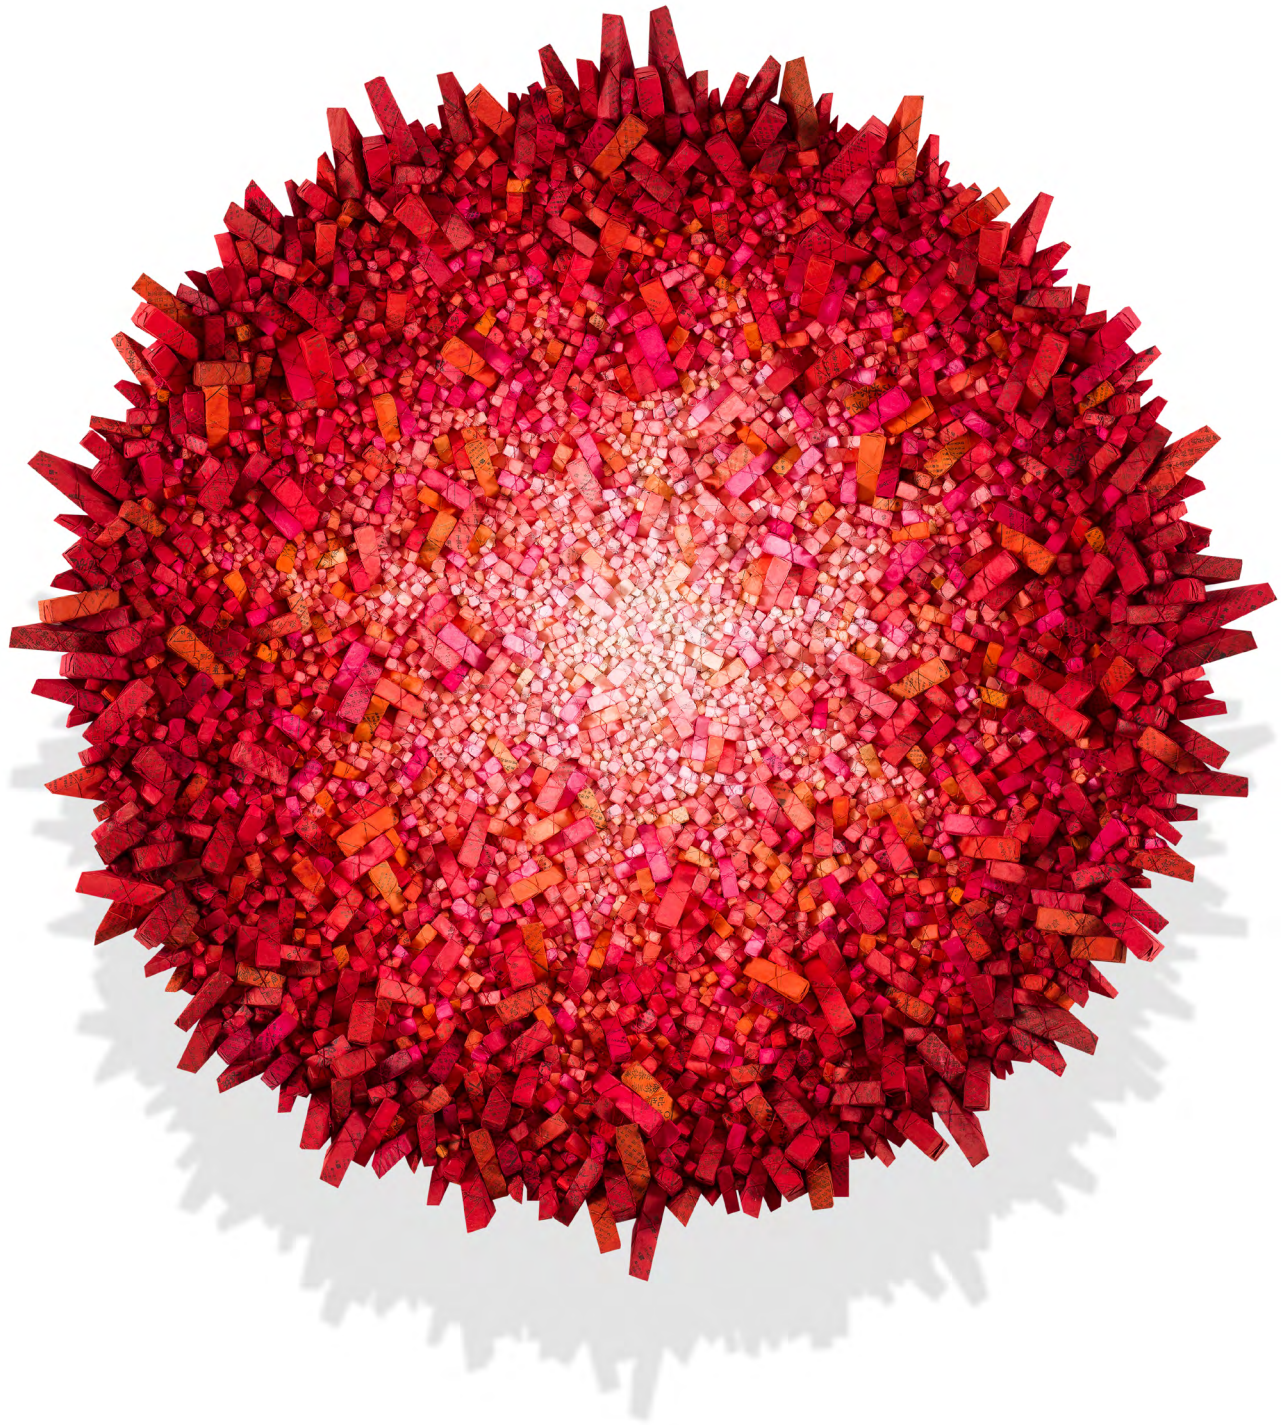

Chun Kwang-Young (Korean, born in 1944)
Aggregation 17-AU041 (Star15)
2017

Mixed media with Hanji paper
160 x 160 cm | 63 x 63 in

PROVENANCE
Artist's studio