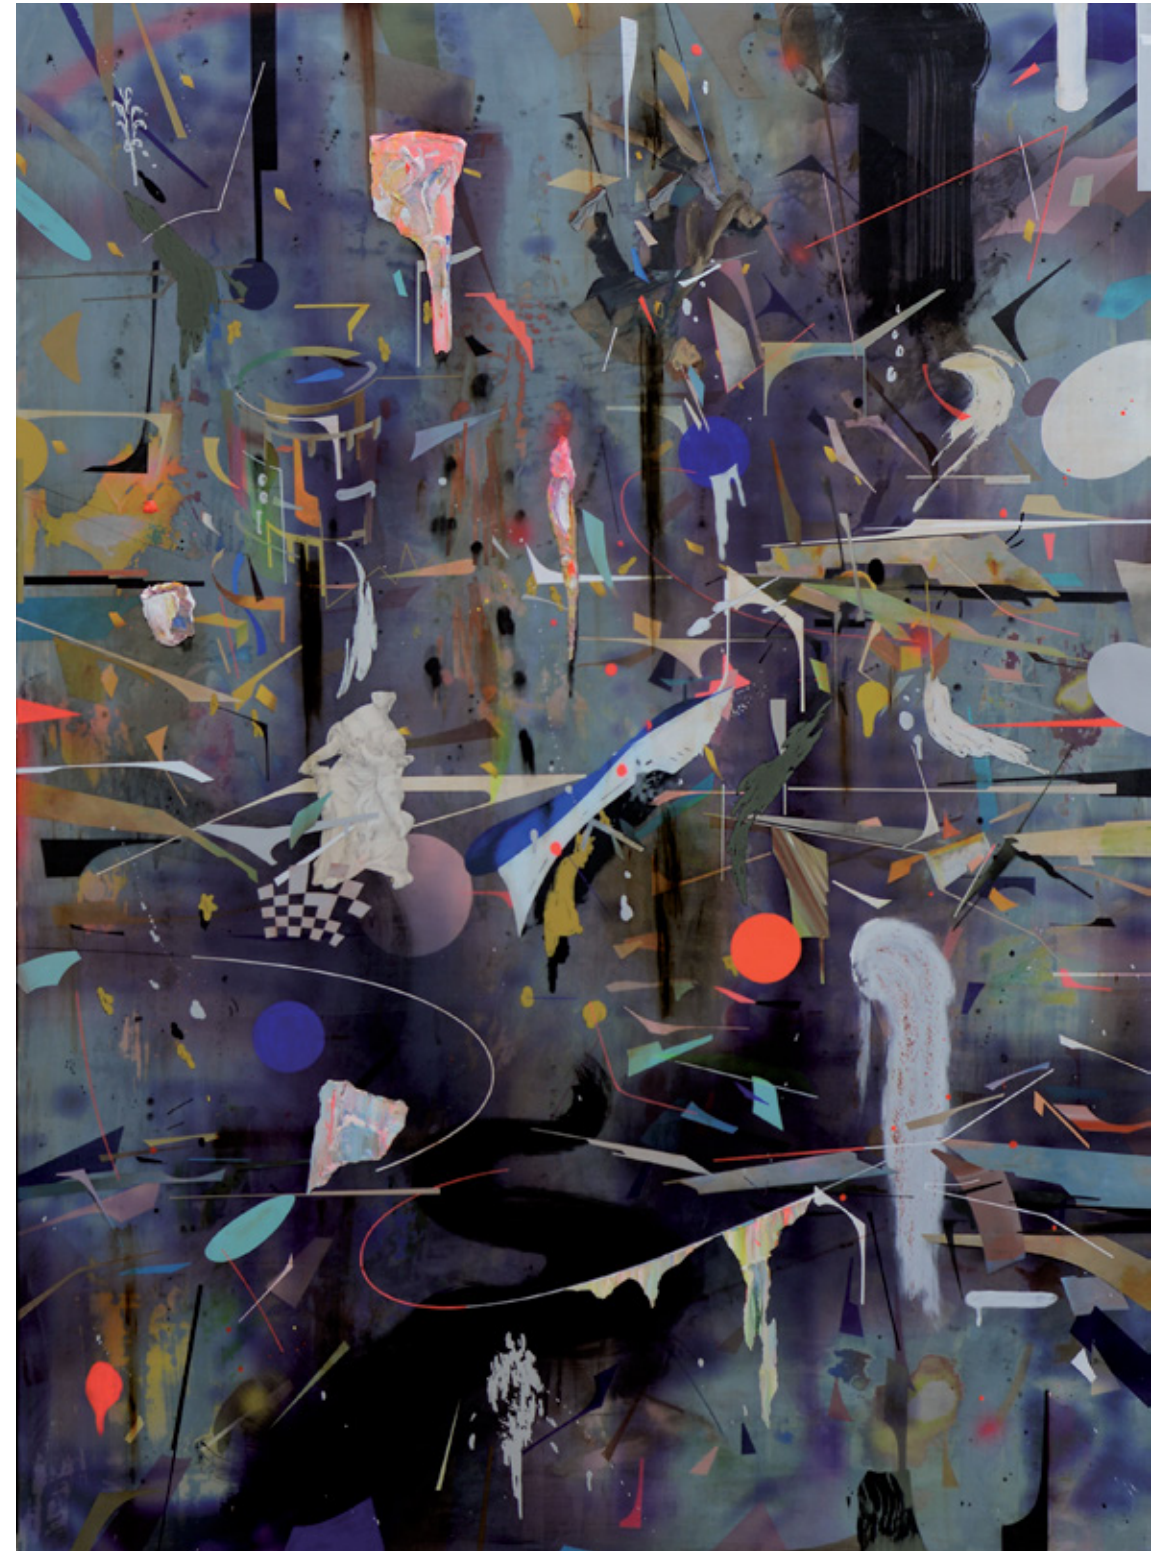

Shin Gunwoo

Grief, 2017

Mixed media on aluminium
170 x 122 cm | 66.9 x 48 in