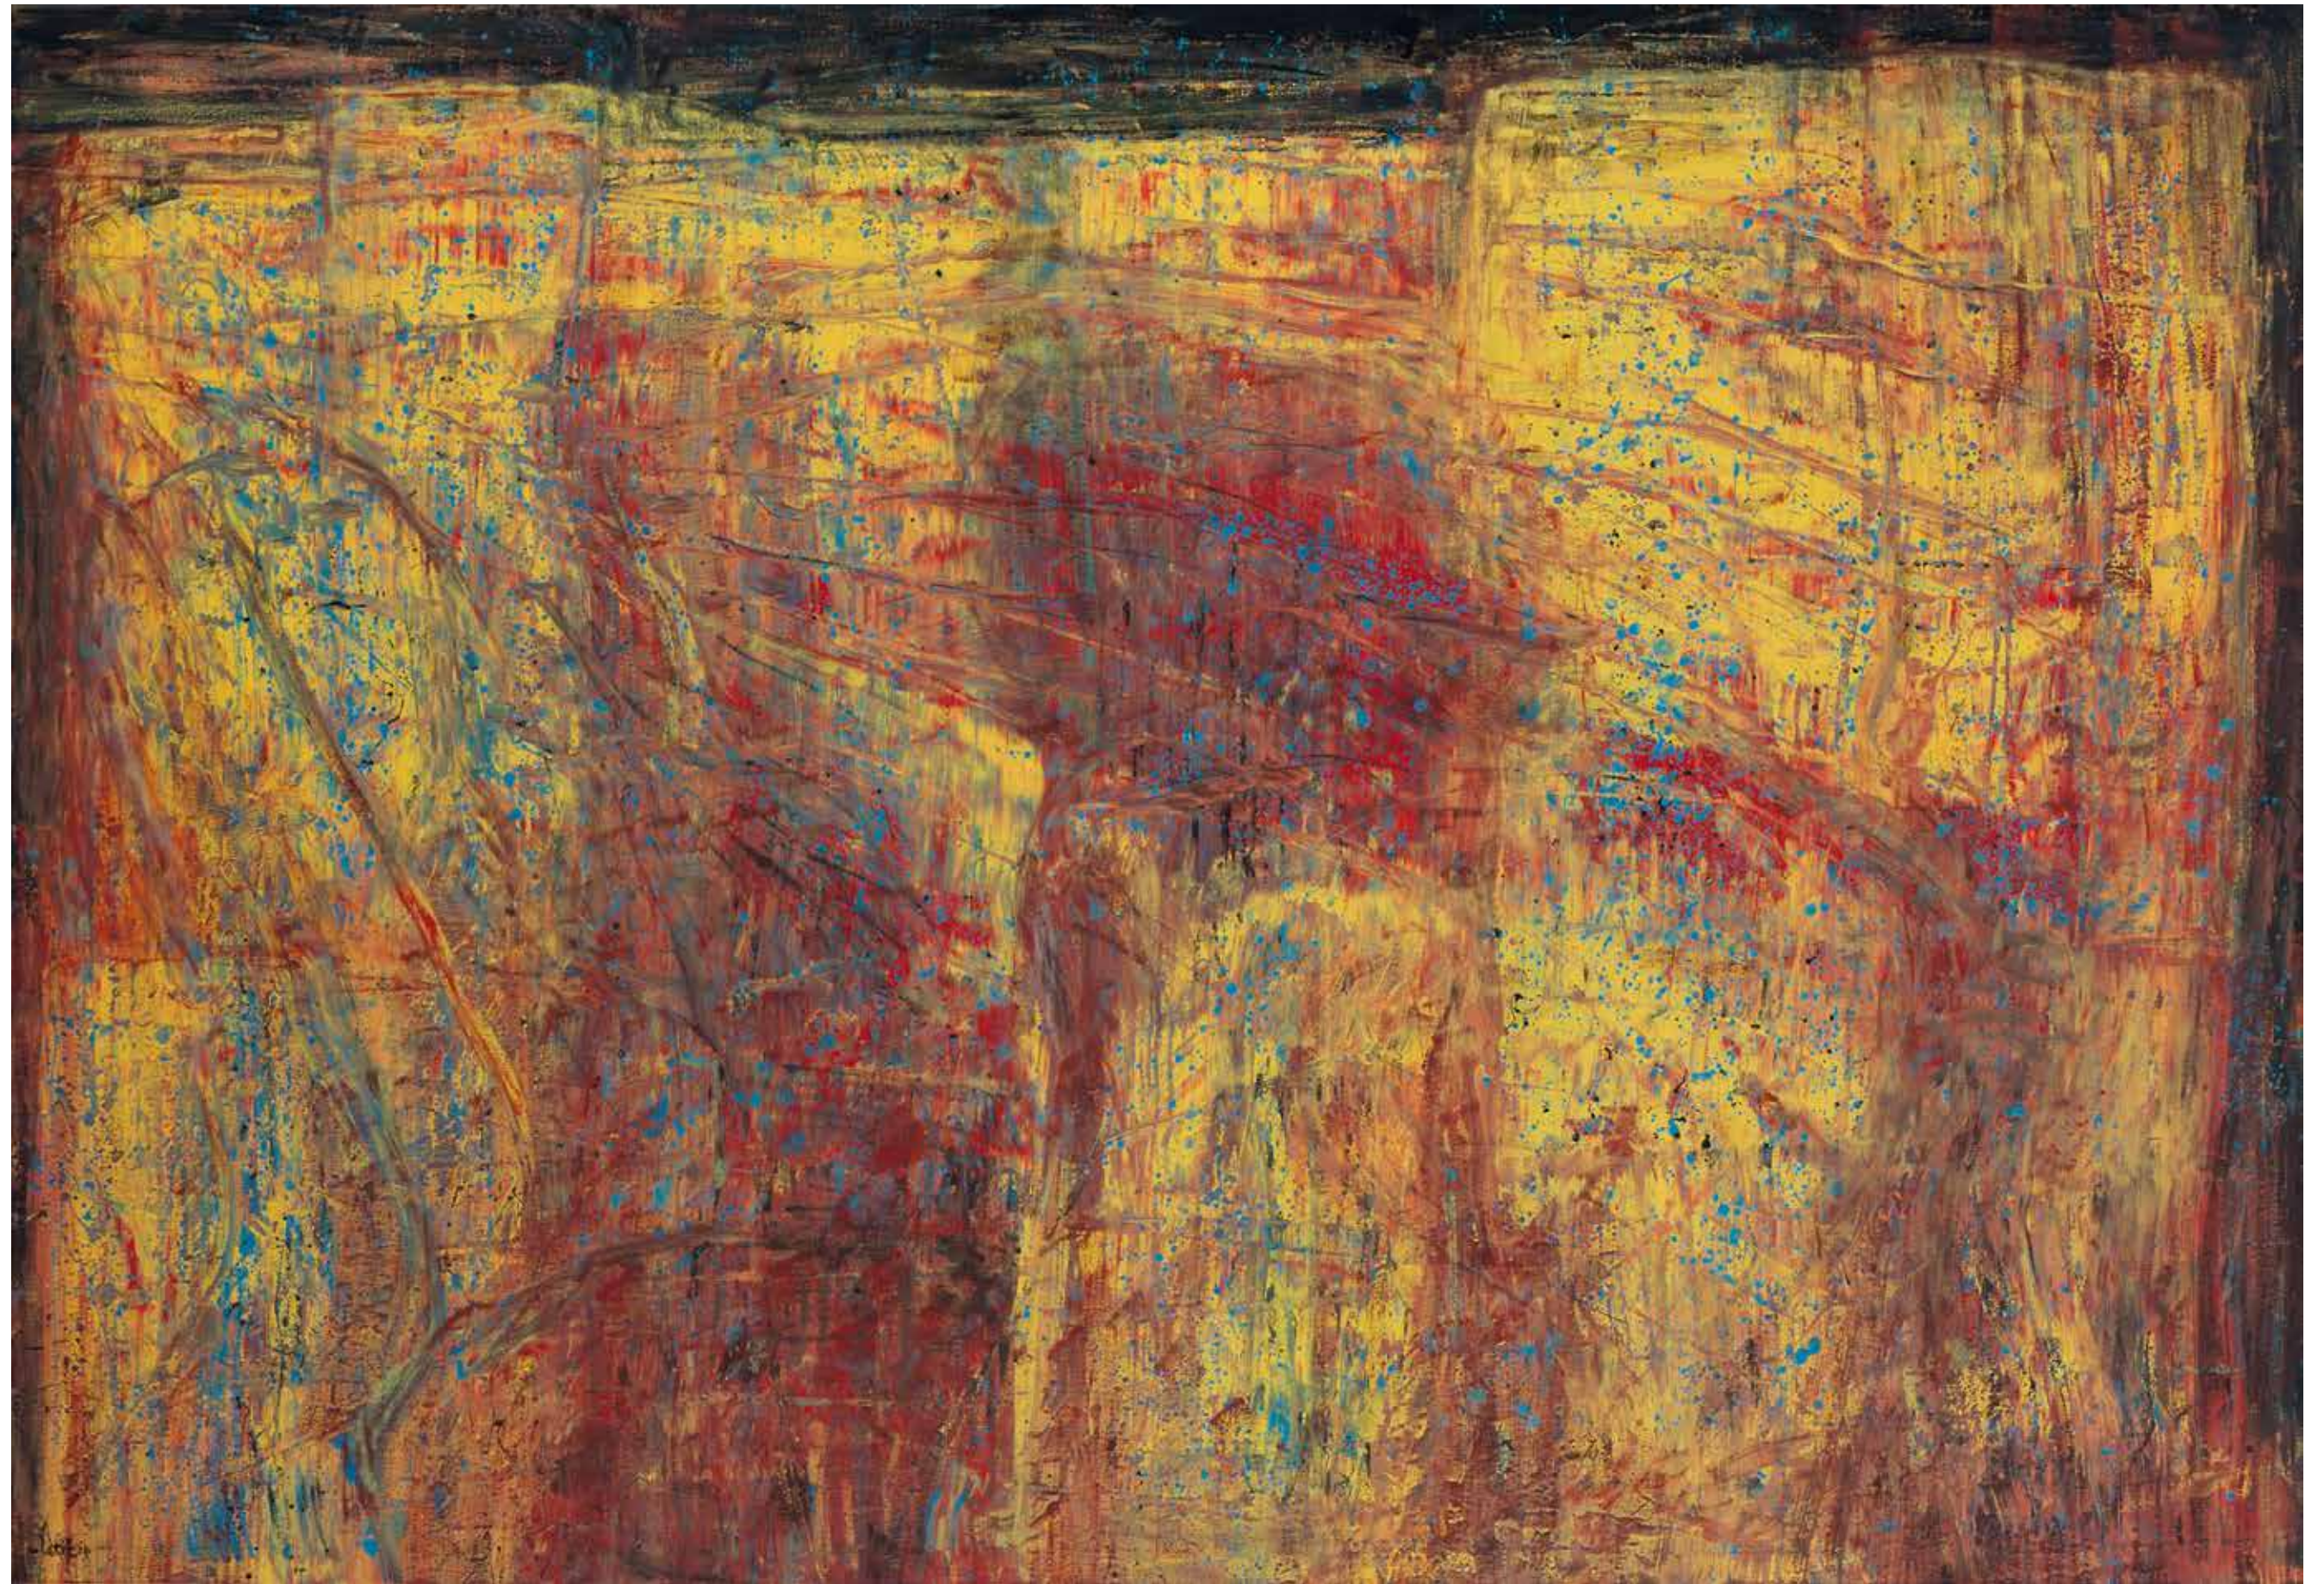

Last Voyage/Rimbaud, 2011, 122cm x 122cm, oil on wood

Becalmed At Sea, 2012, 132cm x 168cm, oil on canvas

La Mer, 2012, 132cm x 168cm, oil on canvas

Night Distilled, 2012, 132cm x 168cm, oil on canvas

Nocturne / Chopin, 2013, 168cm x 132cm, oil on canvas

Memory of Stones, 2013, 122cm x 122cm, oil on wood

Dark Lagoon, 2013, 168cm x 132cm, oil on canvas

Ancient Lake, 2013, 152cm x 152cm, oil on canvas

Return to Water 2, 2013, 132cm x 168cm, oil on canvas

Turquoise, 2014, 107 cm x 137cm, oil on canvas

Adamite, 2014, 122cm x 122cm, oil on wood

Azurite, 2014, 122cm x 122cm, oil on wood

Lazuli, 2014, 122cm x 122cm, oil on wood

Garnet, 2014, 122cm x 122cm, oil on wood

Blue Landscape, 2014, 168cm x 244cm, oil on canvas

Rock Landscape, 2014, 168cm x 244cm, oil on canvas

Large Seascape, 2014, 244cm x 168cm, oil on canvas