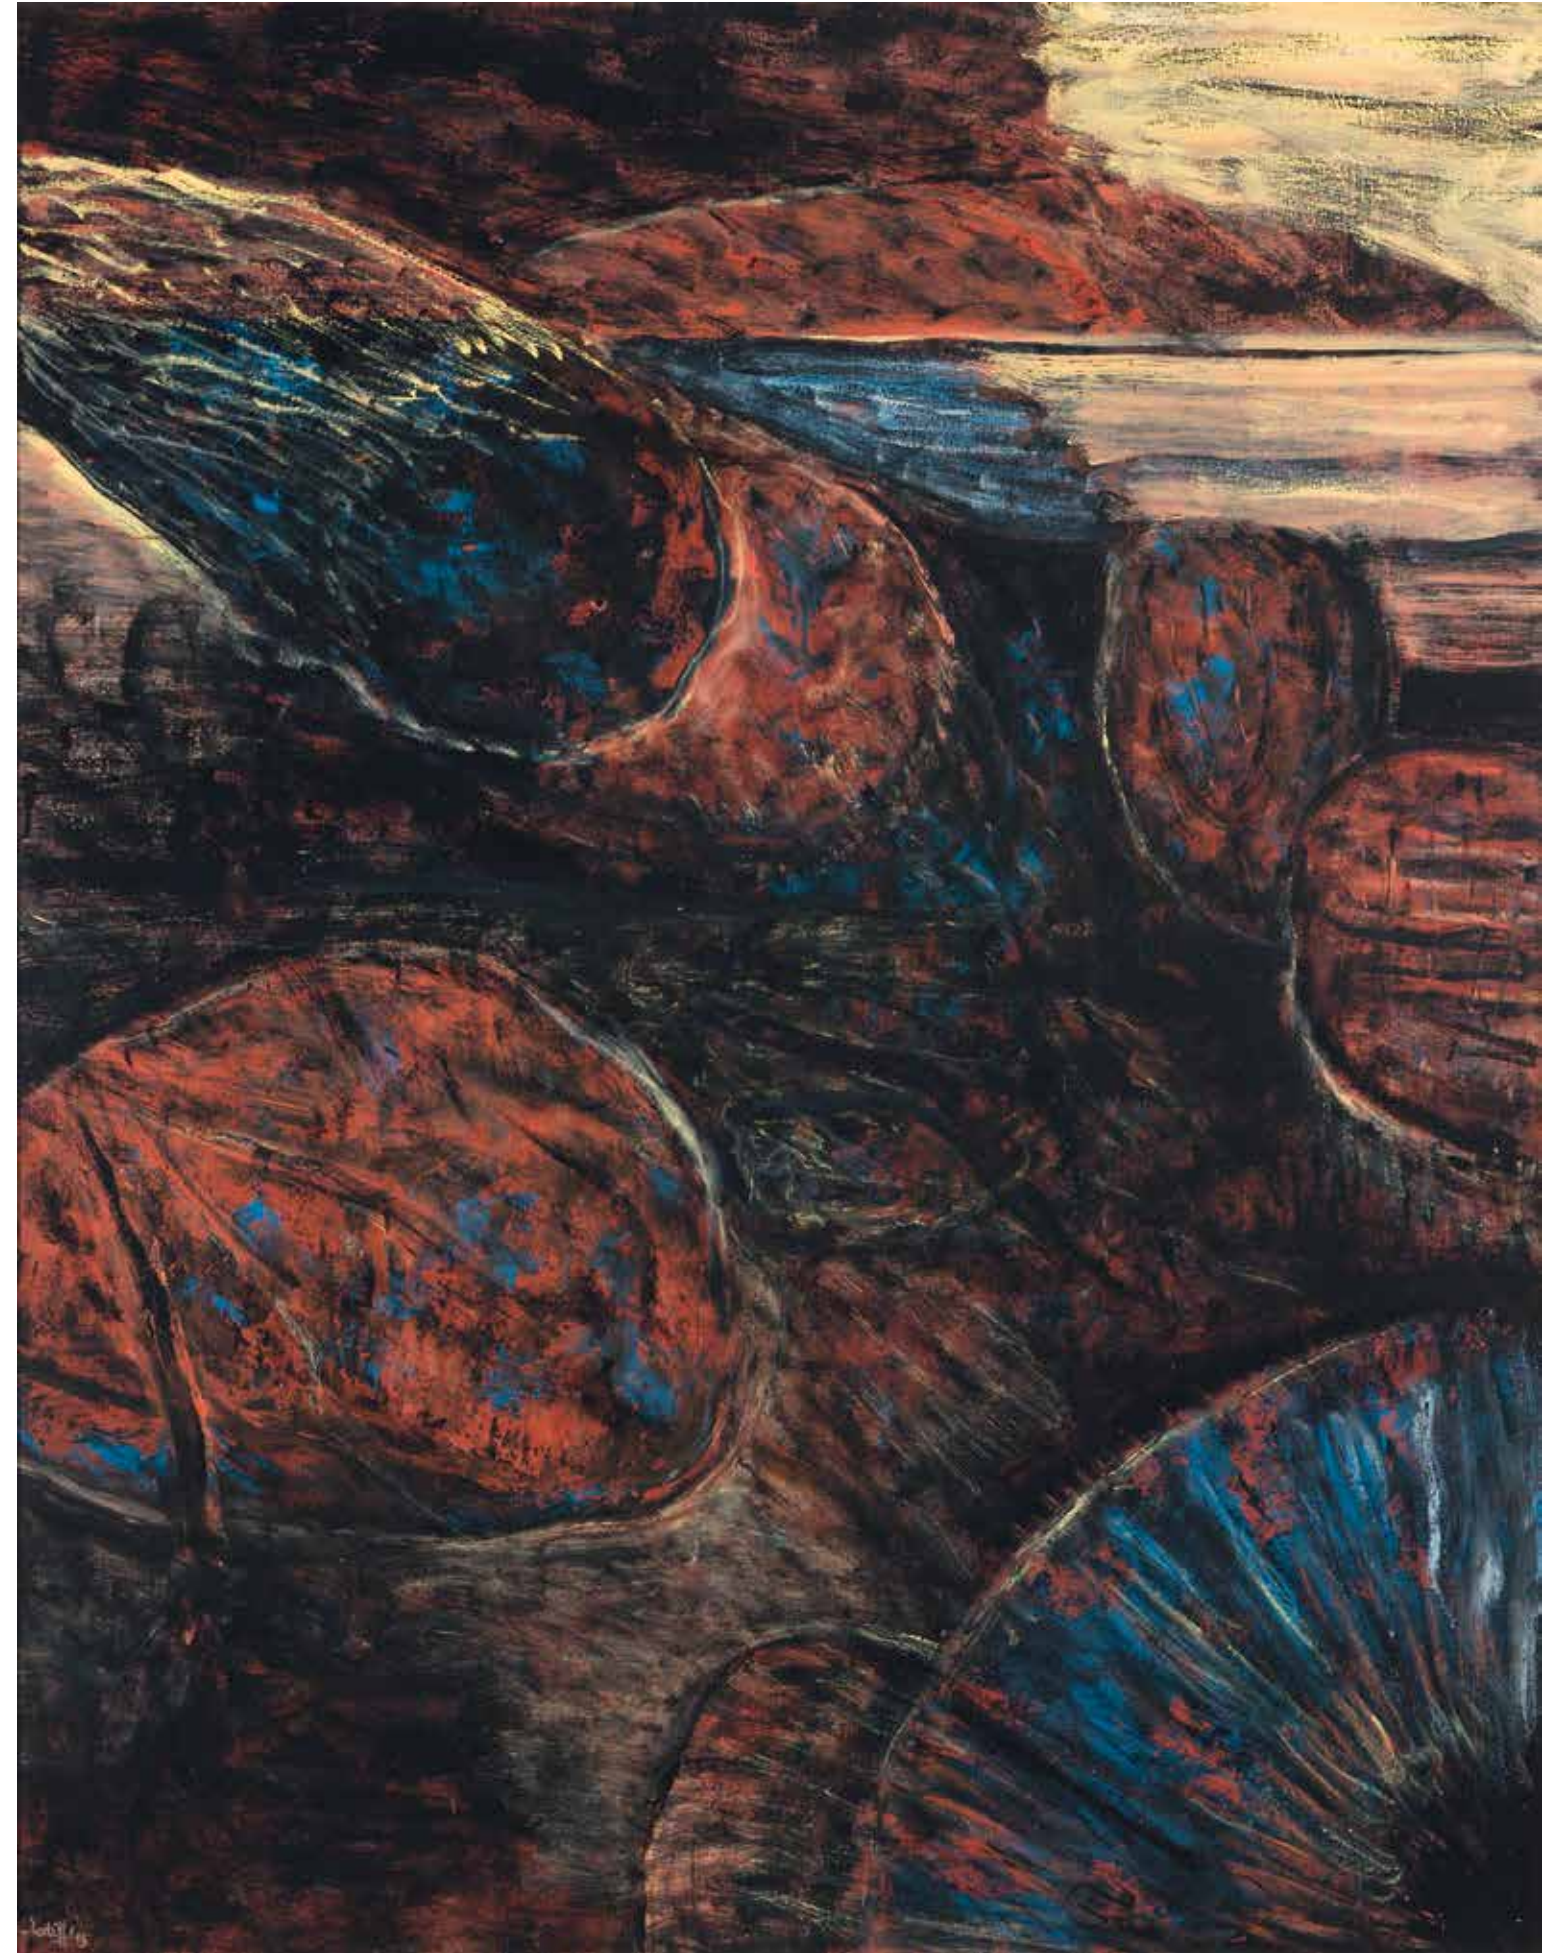

Last Voyage/Rimbaud, 2011, 122cm x 122cm, oil on wood

Becalmed At Sea, 2012, 132cm x 168cm, oil on canvas

La Mer, 2012, 132cm x 168cm, oil on canvas

Night Distilled, 2012, 132cm x 168cm, oil on canvas

Nocturne / Chopin, 2013, 168cm x 132cm, oil on canvas