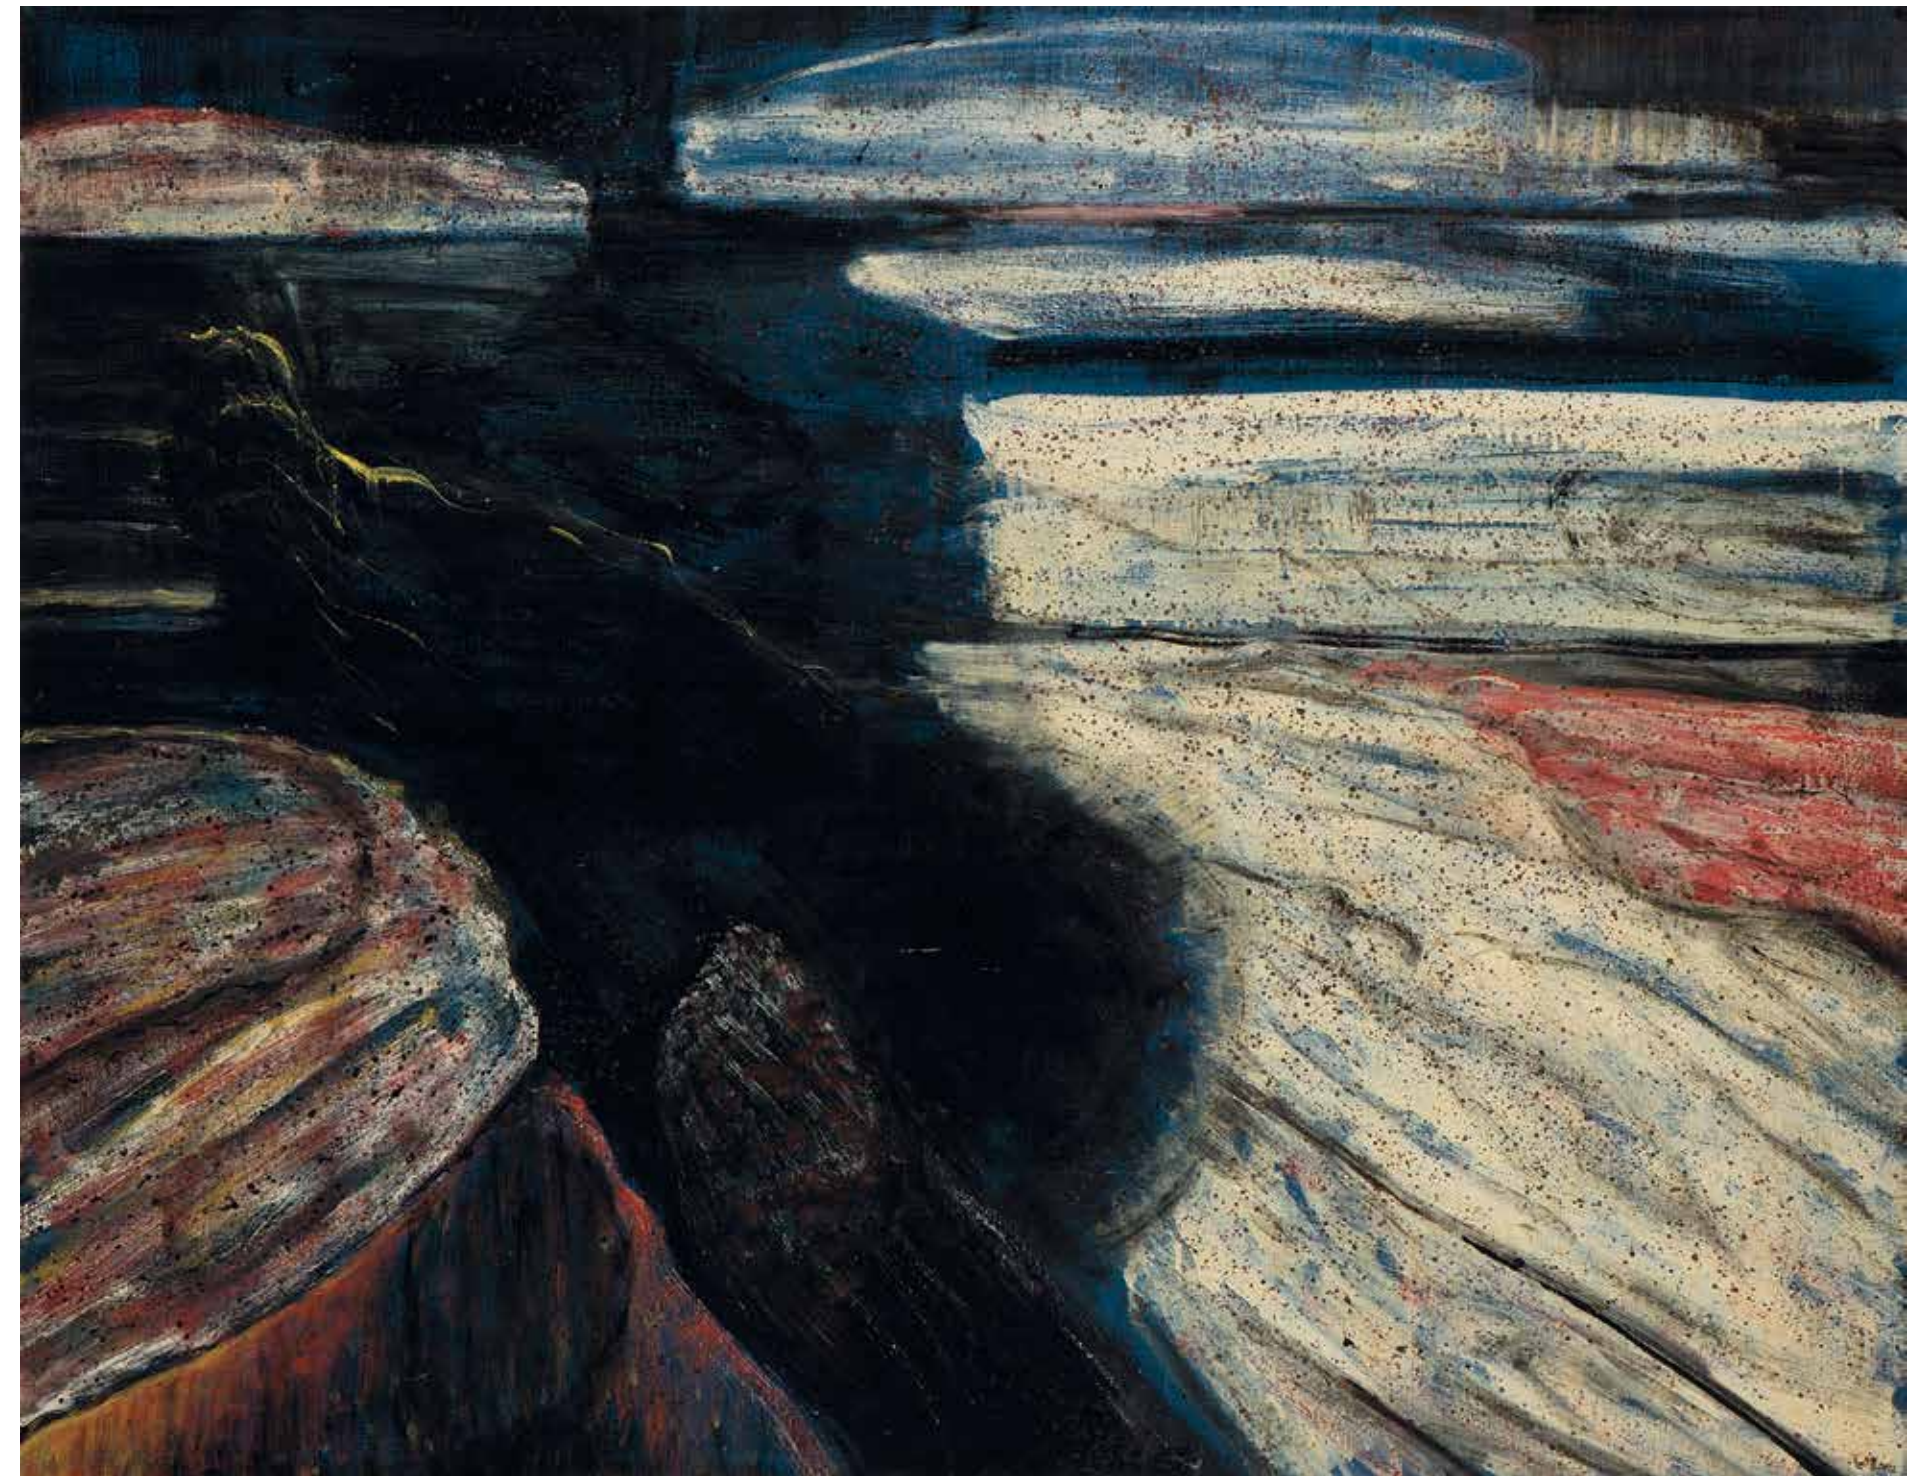

Last Voyage/Rimbaud, 2011, 122cm x 122cm, oil on wood

Becalmed At Sea, 2012, 132cm x 168cm, oil on canvas

La Mer, 2012, 132cm x 168cm, oil on canvas

Night Distilled, 2012, 132cm x 168cm, oil on canvas

Nocturne / Chopin, 2013, 168cm x 132cm, oil on canvas