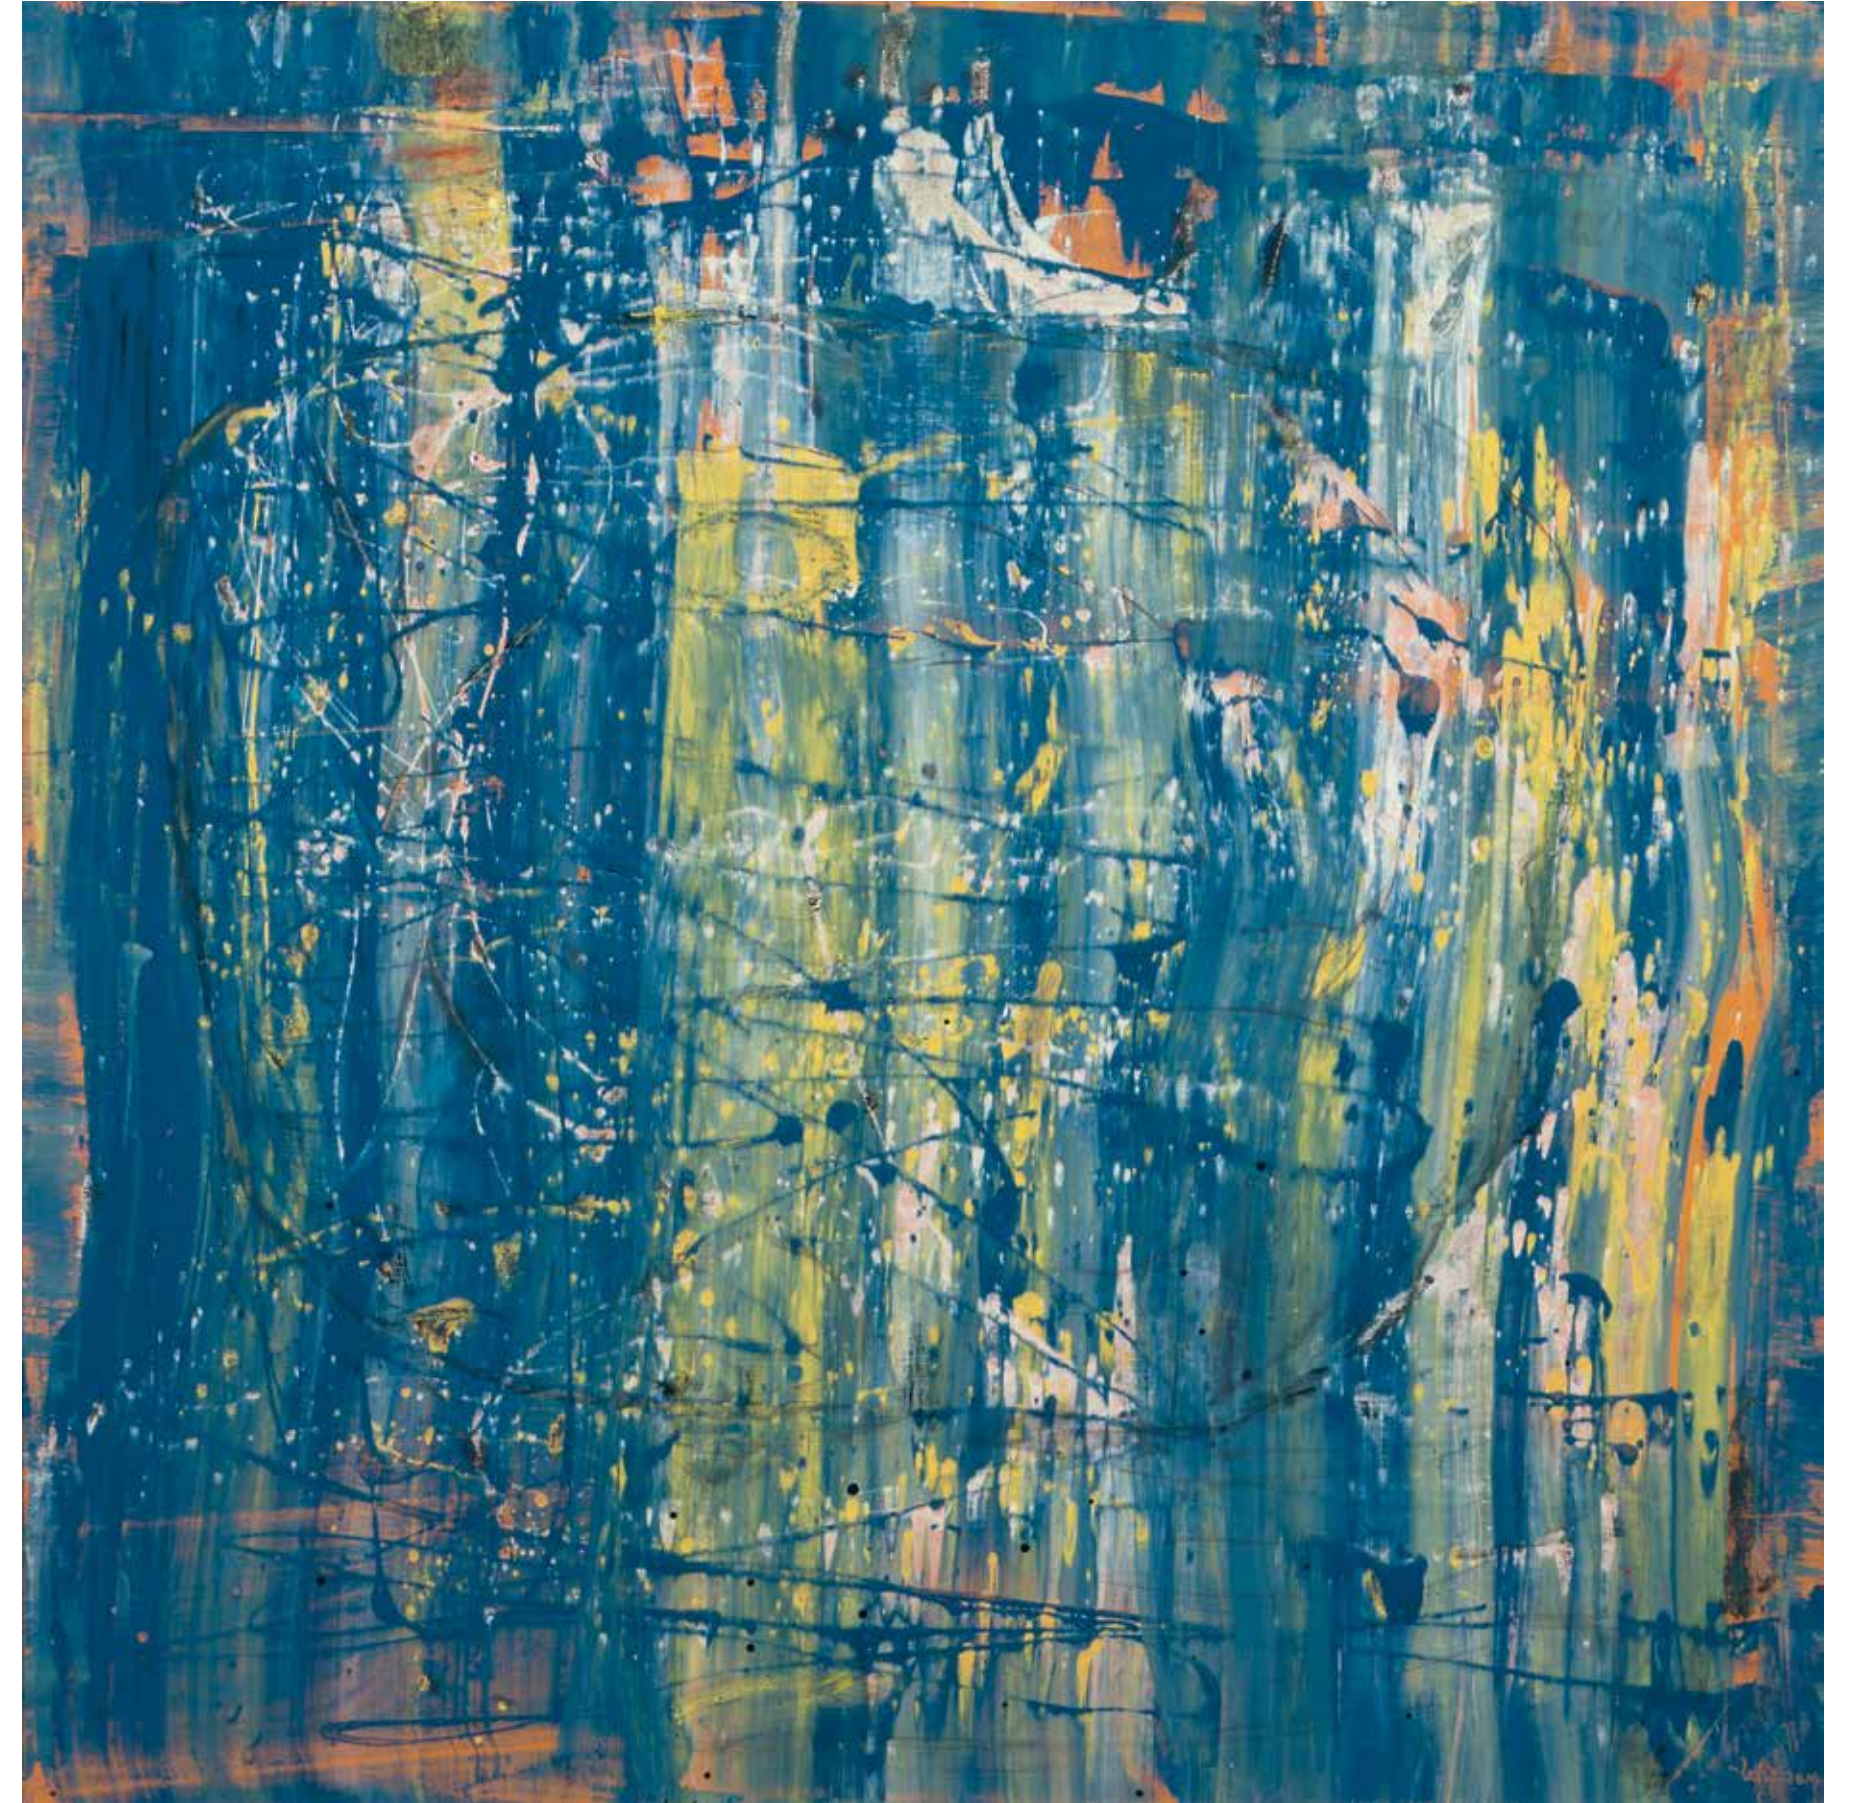

Azurite, 2014, 122cm x 122cm, oil on wood