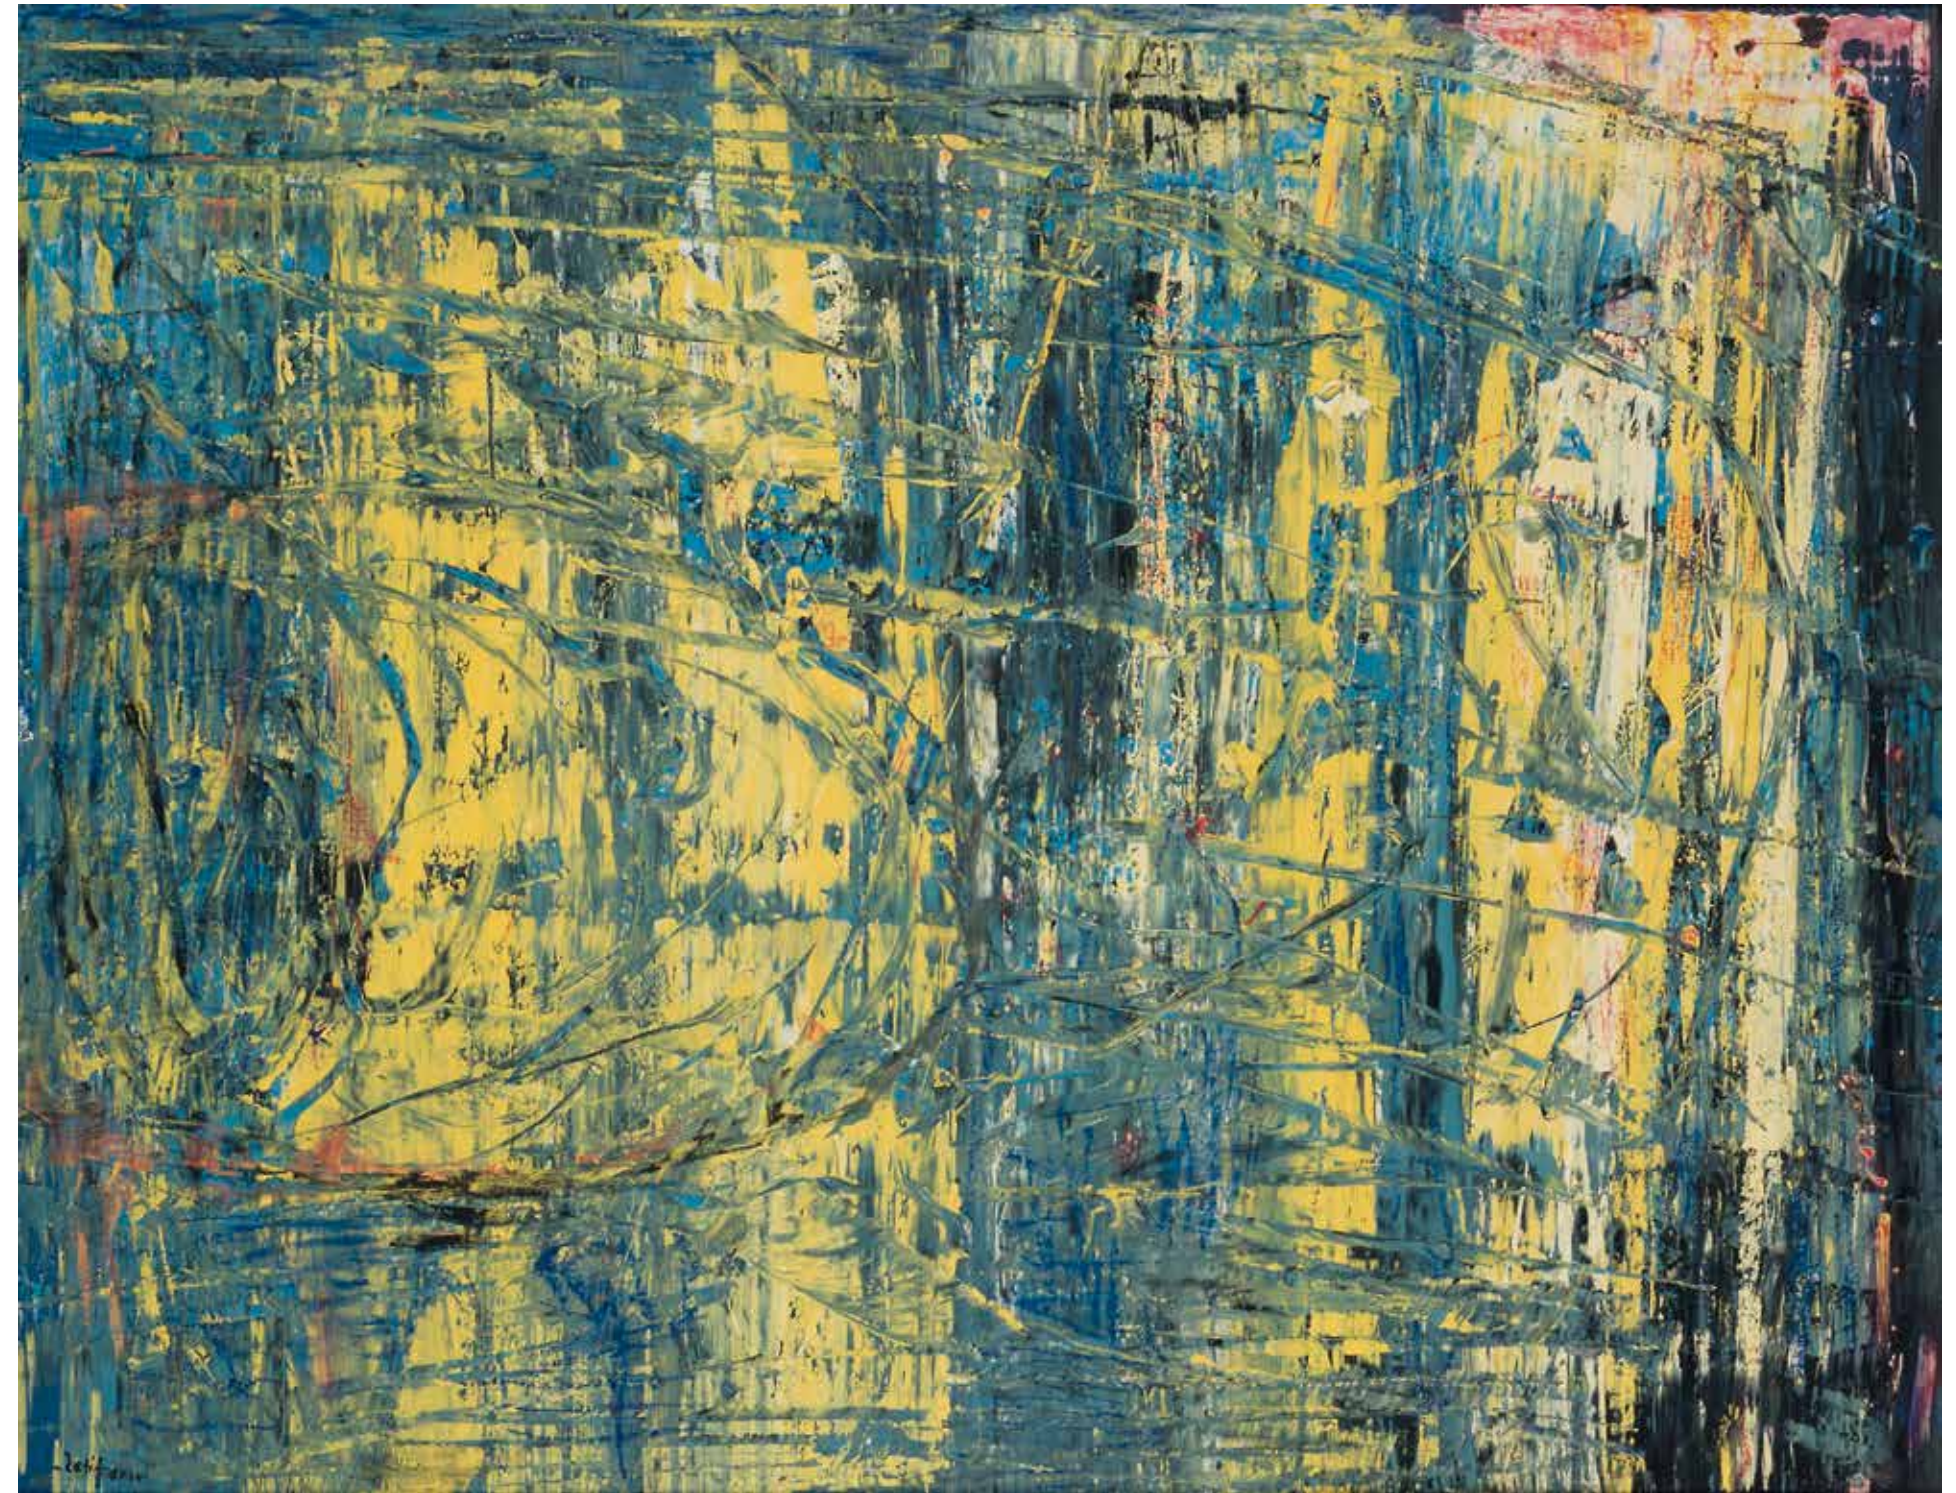

Memory of Stones, 2013, 122cm x 122cm, oil on wood

Dark Lagoon, 2013, 168cm x 132cm, oil on canvas

Ancient Lake, 2013, 152cm x 152cm, oil on canvas

Return to Water 2, 2013, 132cm x 168cm, oil on canvas

Turquoise, 2014, 107 cm x 137cm, oil on canvas