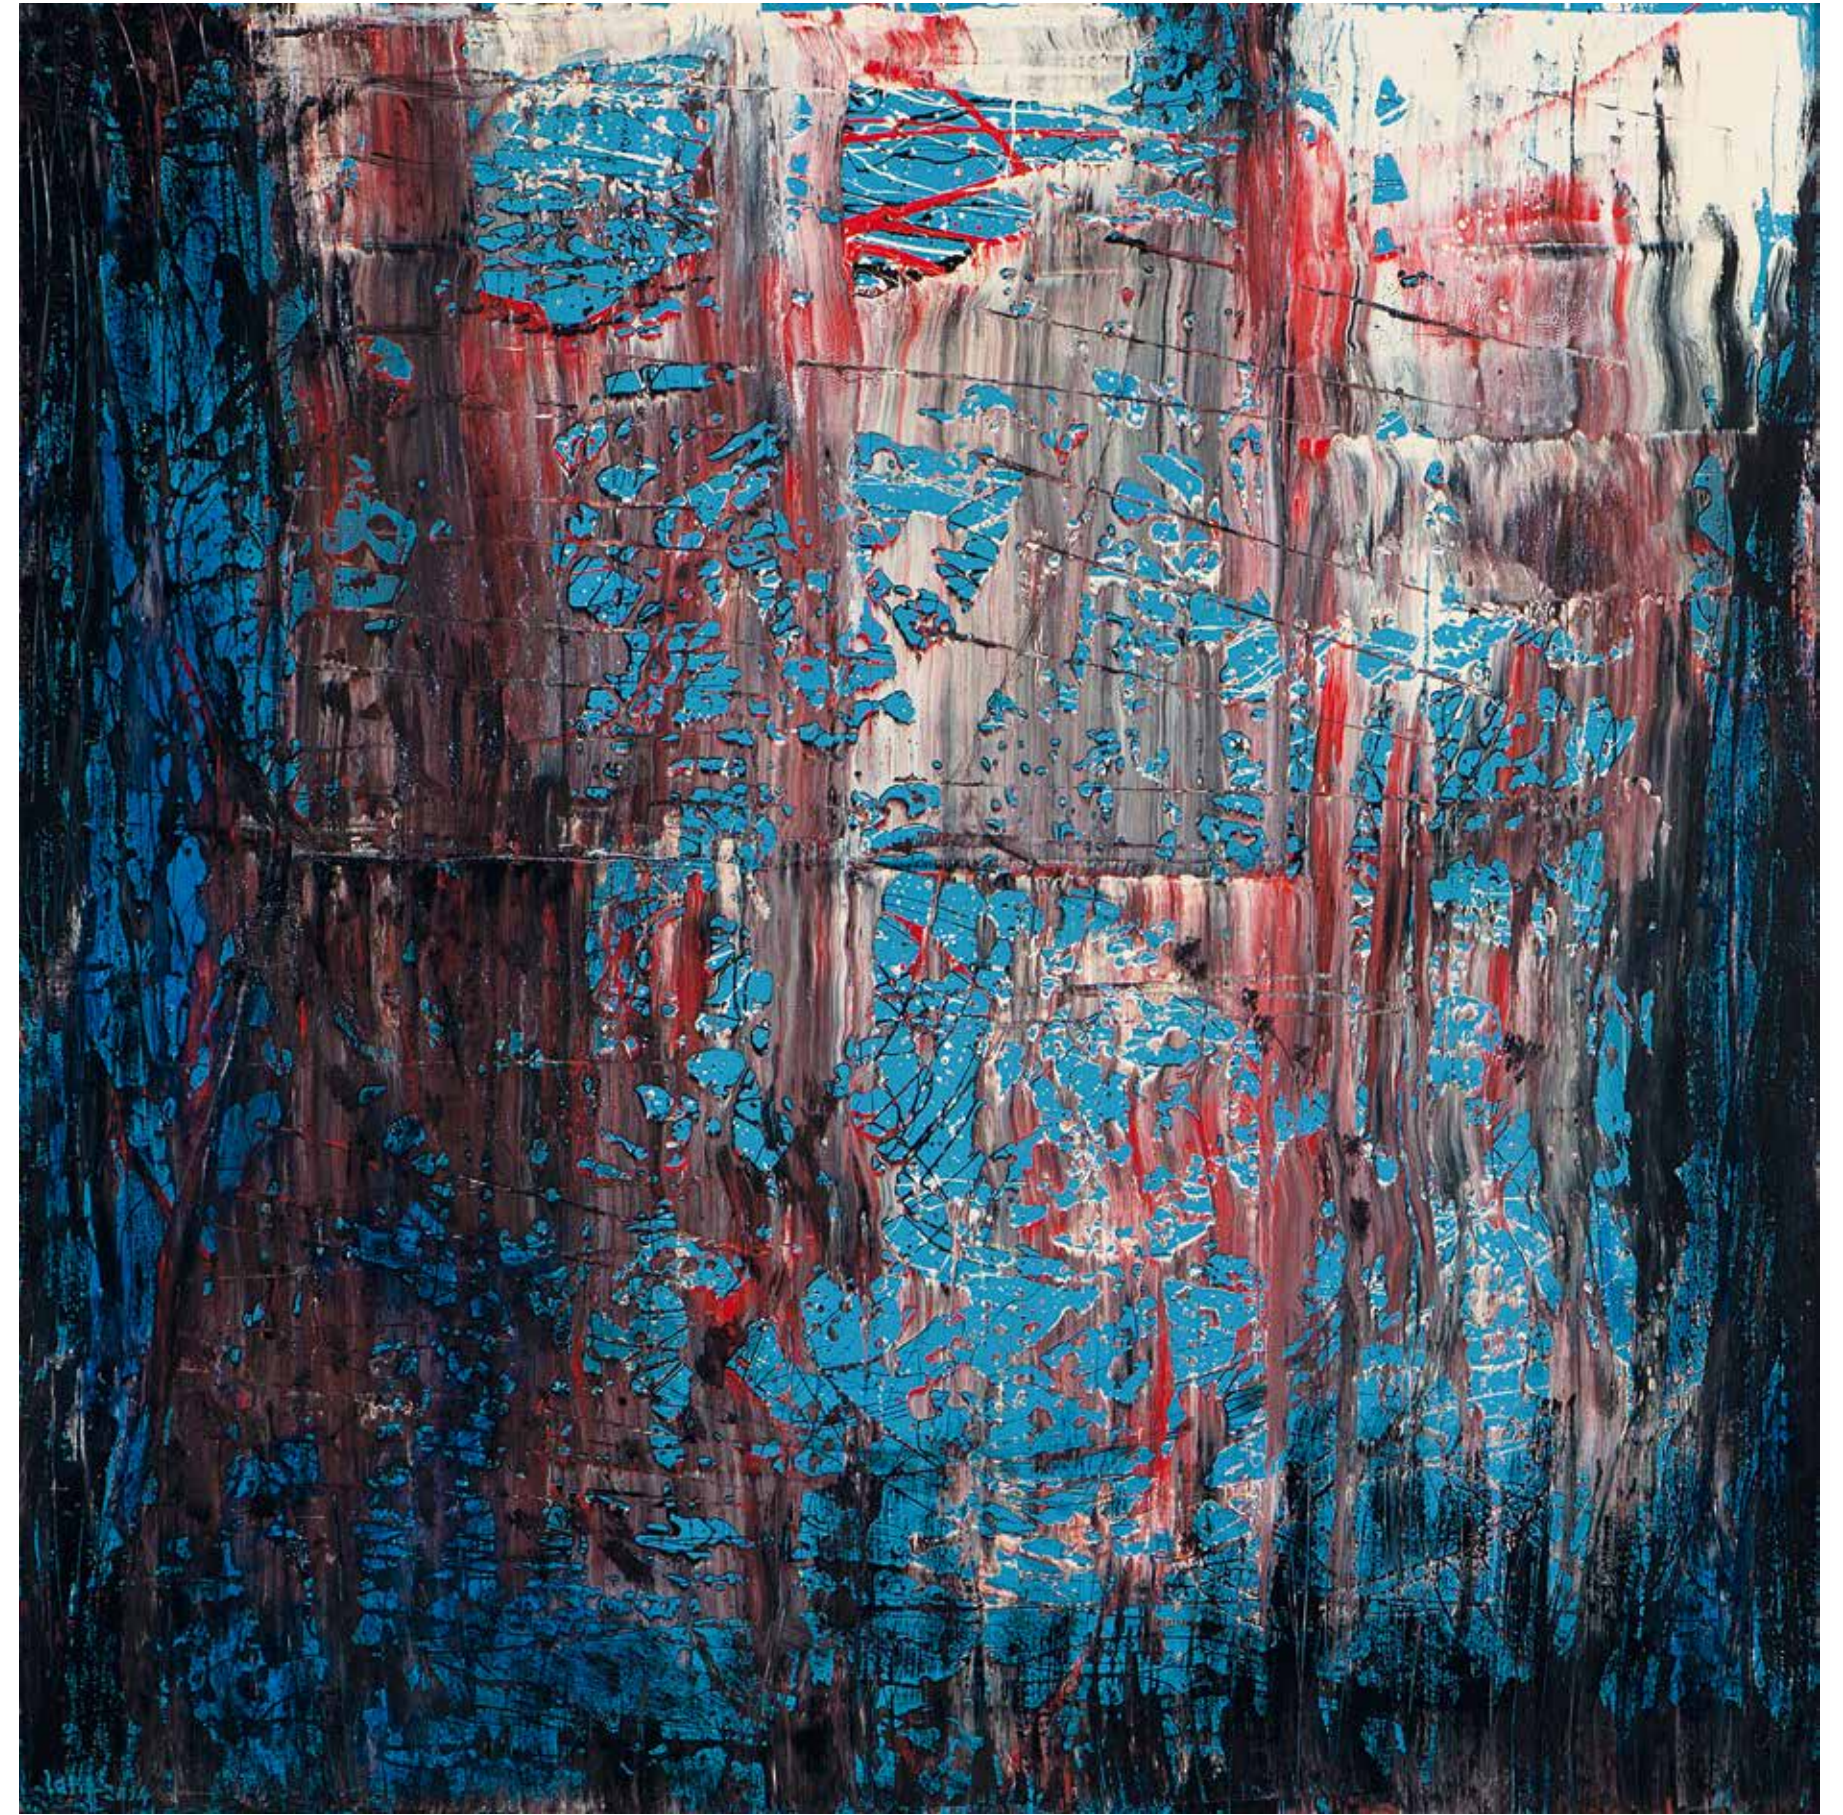

Lazuli, 2014, 122cm x 122cm, oil on wood