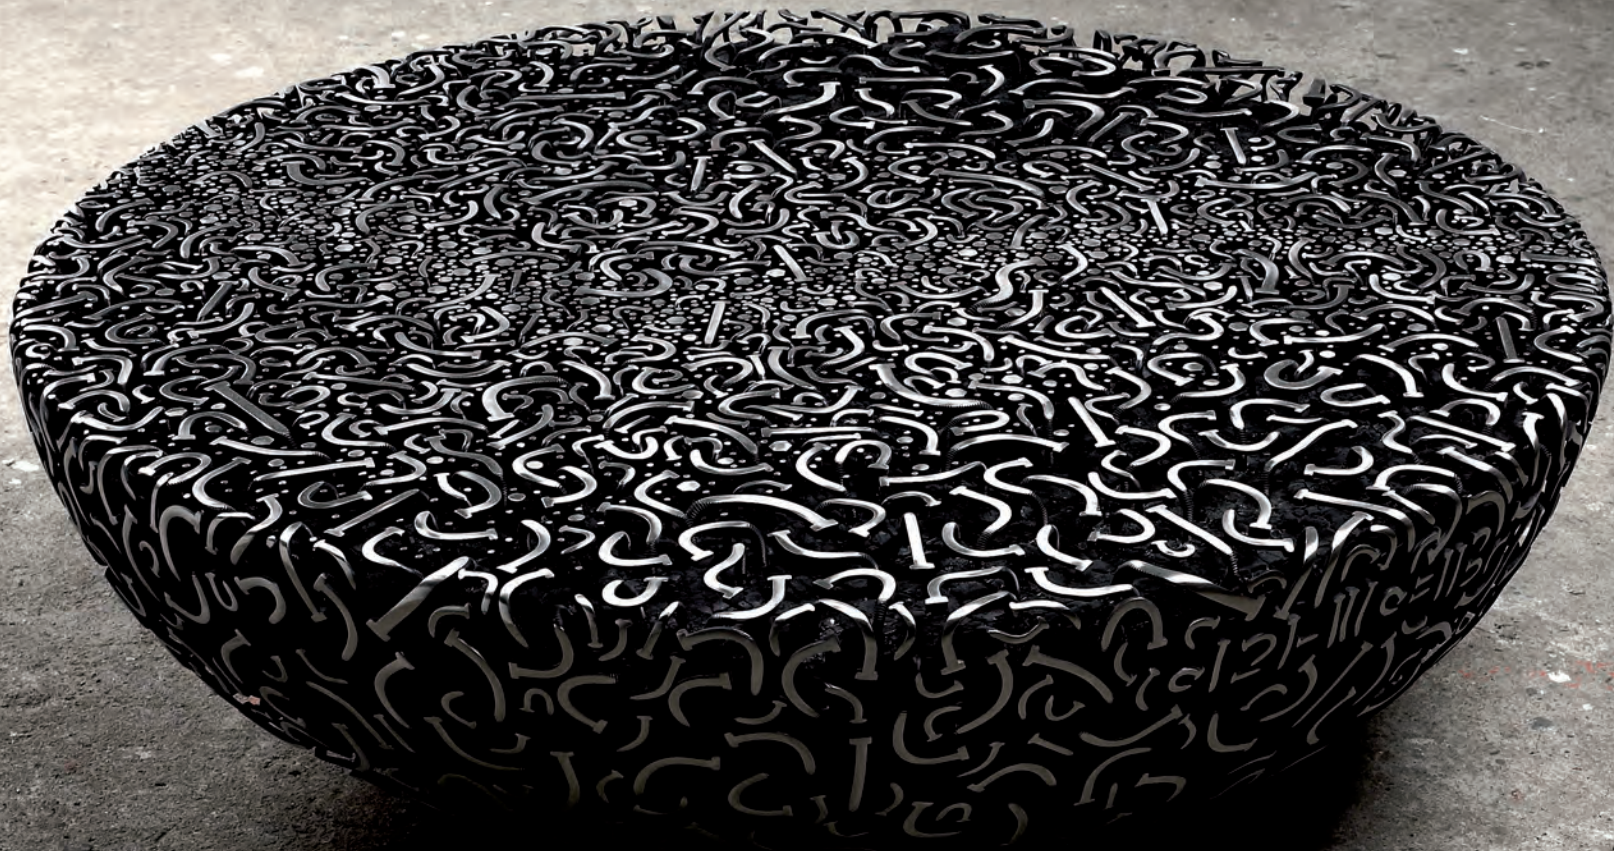

° 0121-1110 = 1110110, 2011 °
Chesnut wood, unique piece
275 x 88 x 63 cm - 108.3 x 34.6 x 24.8 in.