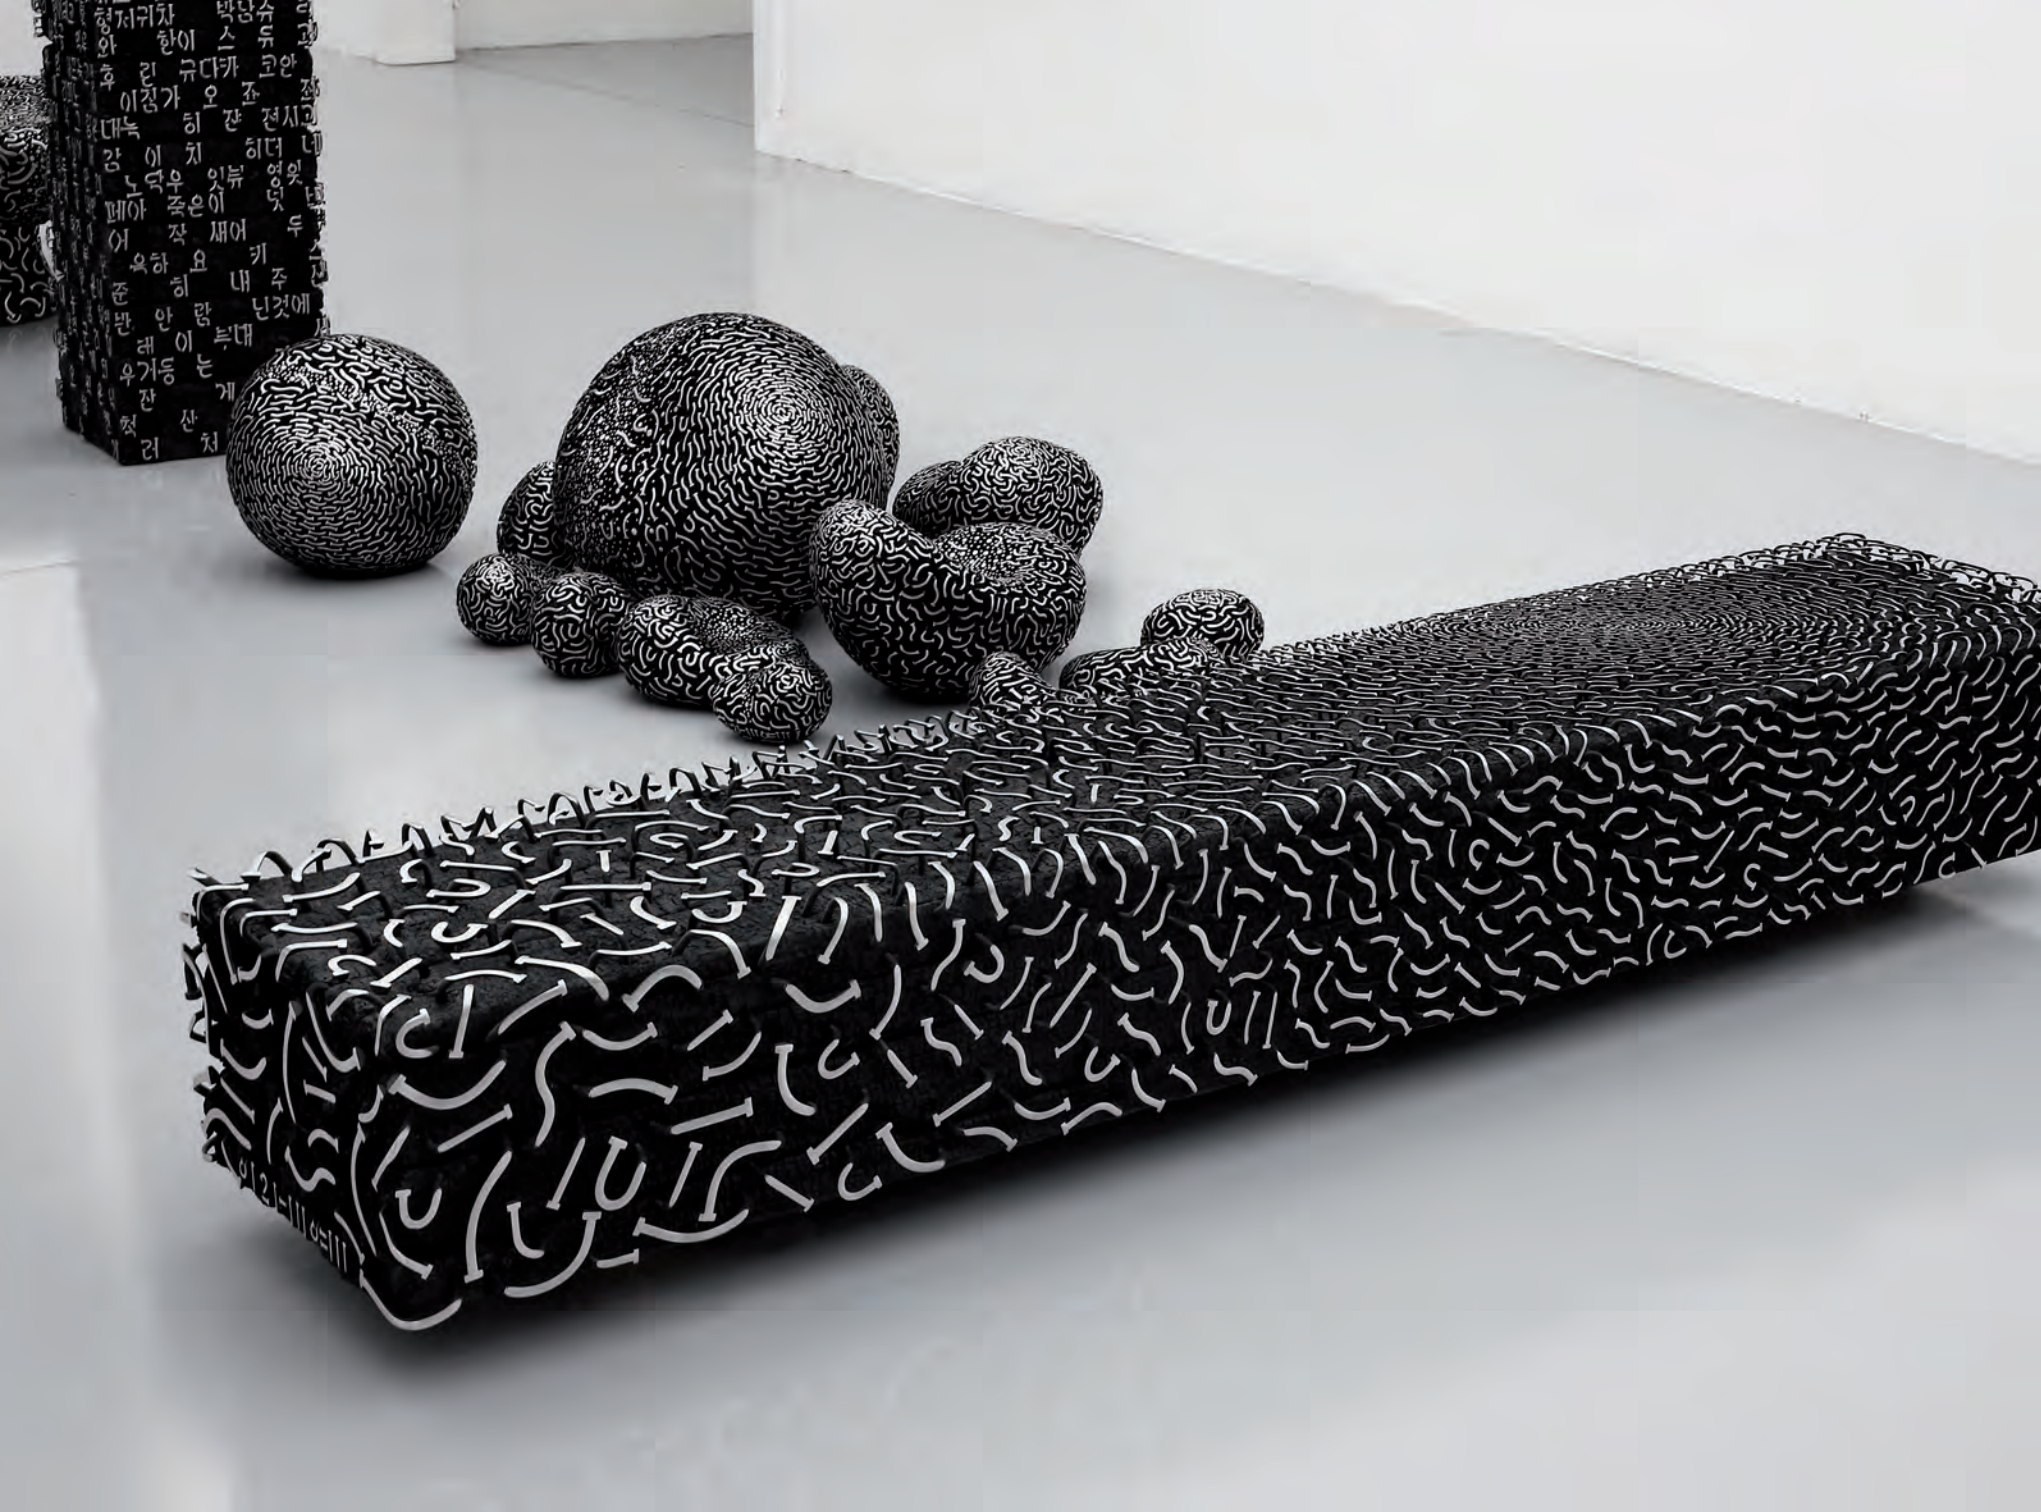

° 0121-1110 = 112114, 2012 °
Juniper wood, unique piece
104 x 96 x 86 cm - 40.9 x 37.8 x 33.9 in.